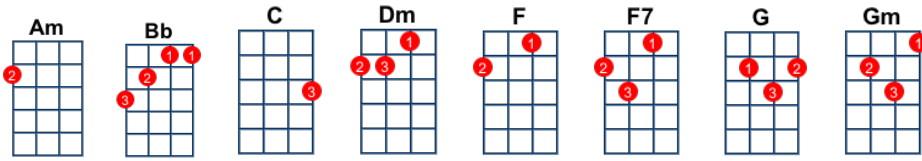

I Will key: F - artist: The Beatles

Who [F] knows how [Dm] long I've [Gm] loved you? [C]
You [F] know I [Dm] love you [Am] still will I [Bb] wait a [C]
lonely [Dm] lifetime? [F]
If you [Bb] want me [C] to I [F] will 23 [Dm]x4 [Gm]x4 [C]x3

For [F] if I [Dm] ever [Gm] saw you [C]
I [F] didn't [Dm] catch your [Am] name.
But it [Bb] never [C] really [Dm] mattered [F]
I will [Bb] always [C] feel the [F] same 123

[Bb] Love you for [Am] ever [Dm] and forever
[Gm] Love you with [C] all my [F] heart [F7]
[Bb] Love you when [Am] ever [Dm] we're together
[G] Love you when we're a [C] part [C7]x3 [Am7]x3 [C]x3

And [F] when at [Dm] last I [Gm] find you, [C]
your [F] song will [Dm] fill the [Am] air. Sing it [Bb] loud so
[C] I can [Dm] hear you [F]
Make it [Bb] easy [C] to be [Dm] near you [F]
For the [Bb] things you [C] do en[Dm]dear you to me
Ah [Gm] you know [C] I [F] will 1,2