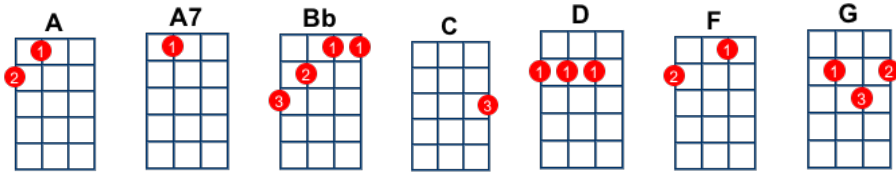

Everyday - Key: D - Artist: Buddy Holly

Intro D X 2 Bars

[D] Every day, [G] it's a getting [A] closer
[D] Going faster [G] than a roller [A] coaster
[D] Love like yours will [G] surely [A] come my [D] way [G] hey [D] hey [A7] hey

[G] Every day, seems a little longer
[C] Every way, love's a little stronger
[F] Come what may, do you ever long for
[Bb] True love from [A] me [A7]

[D] Every day, [G] it's a getting [A] closer
[D] Going faster [G] than a roller [A] coaster
[D] Love like yours will [G] surely [A] come my [D] way [G] hey [D] hey [A7] hey
[D] Love like yours will [G] surely [A] come my [D] way [G]x1