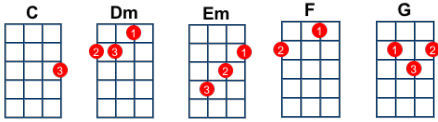

Maggie May - key: C - artist: Rod Stewart

Intro: [C]//// [Dm]//// [F]//// [C]//// [C]//// [Dm]//// [F]//// [C]// [F]/ [C]/

[G] Wake up Maggie I [F] think I've got something to [C] say to you
It's [G] late September and I [F] really should be [C] back at school
I [F] know I keep you a [C]mused, but I [F] feel I'm being [G] used
Oh [Dm] Maggie I couldn't have [Em] tried any [Dm] more
You [Dm] led me away from [G] home just to [Dm] save you from being a [G]lone
You [Dm] stole my heart and [G] that's what really [C] hurts

The [G] morning sun when it's [F] in your face really [C] shows your age
But [G] that don't worry me [F] none in my eyes you're [C] everything
I [F] laugh at all of your [C] jokes, my [F] love you didn't need to [G] coax
Oh [Dm] Maggie I couldn't have [Em] tried any [Dm] more
You [Dm] led me away from [G] home just to [Dm] save you from being a [G]lone
You [Dm] stole my soul and that's a [G] pain I can do [C] without

[G] All I needed was a [F] friend to lend a [C] guiding hand
But you [G] turned into a lover and [F] mother what a lover you wore [C] me out
[F] All you did was wreck my [C] bed and in the [F] morning kick me in the [G] head
Oh [Dm] Maggie I couldn't have [Em] tried any [Dm] more
You [Dm] led me away from [G] home 'cause you [Dm] didn't want to be a [G]lone
You [Dm] stole my heart I couldn't [G] leave you if I [C] tried

Instrumental: [Dm]//// [G]//// [C]//// [F]//// [Dm]//// [F]// [G]// [C]////////

I [G] suppose I could coll[F]ect my books and get on [C] back to school
Or [G] steal my daddy's [F] cue and make a living out of [C] playing pool
Or [F] find myself a Rock and Roll [C] band that [F] needs a helping [G] hand
Oh [Dm] Maggie I wish I'd [Em] never seen your [Dm] face
You made a [Dm] first class fool out of [G] me but I'm as [Dm] blind as a fool can [G]
be
You [Dm] stole my heart but I [G] love you any [C] way