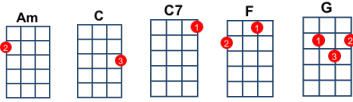

Have You Ever Seen the Rain key: C - artist: Creedence Clearwater Revival

First half tab

Second half tab

```
A -0-----|-----3--2-----0-----|
E ---3---0---0---3---|-----3-3-----|
C -----0-----|-----0-----|
G -----|-----|
```

Intro: [Am]x4 [F]x4 [C]x4 [G]x4 [C]x4 [Am]x2 [F]x1 [G]x1 [C]x4 [C]x4
 ^ play tab from [G]x4

[C] Someone told me long ago 1,2
 There's a calm before the storm, I [G] know 123
 And it's been coming [C] for some time 1234

[C] When it's over so they say 1,2
 It'll rain a sunny day, I [G] know 123
 Shinin' down like [C] water 12345 [C7]X2

[F] I want to [G] know
 Have you [C] ever [G] seen the [Am] rain [G]1,2
 [F] I want to [G] know
 Have you [C] ever [G] seen the [Am] rain [G]1,2
 [F] Comin' [G] down on a sunny [C] day 1234567