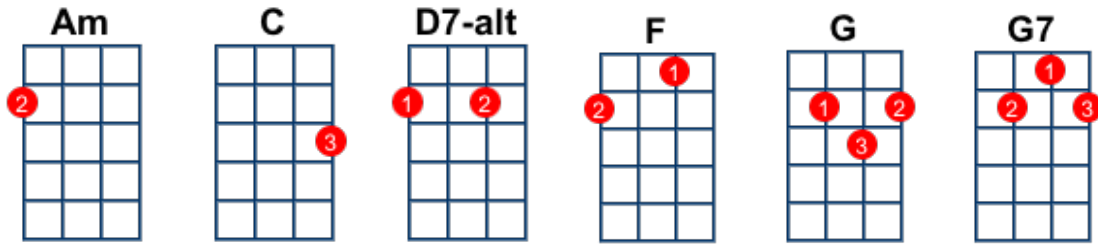

## Eight Days a Week - The Beatles

**Intro:** [C]x4 [D7]x4 [F]x4 [C]x4

Ooh I need your [D7] love babe [F] guess you know it's [C] true  
 [C] Hope you need my [D7] love babe [F] just like I need [C] you  
 [Am] Hold me [F] love me [Am] hold me [D7] love me  
 [C] Ain't got nothing but [D7] love babe [F] eight days a [C] week 234

[C] Love you every [D7] day girl [F] always on my [C] mind  
 [C] One thing I can [D7] say girl [F] love you all the [C] time  
 [Am] Hold me [F] love me [Am] hold me [D7] love me  
 [C] Ain't got nothing but [D7] love babe [F] eight days a [C] week 234  
**(Play single strums on the beat for these next two lines)**  
 [G]/ Eight [G]/ days a [G]/ week [G]/ I [Am]/ love [Am]/ you  
 [D7]/ Eight [D7]/ days a [D7]/ week [D7]/  
 is [F] not enough to [G7] show I care

[C] Ooh I need your [D7] love babe [F] guess you know it's [C] true  
 [C] Hope you need my [D7] love babe [F] just like I need [C] you  
 [Am] Hold me [F] love me [Am] hold me [D7] love me  
 [C] Ain't got nothing but [D7] love babe [F] eight days a [C] week 234  
**(Play single strums on the beat for these next two lines)**  
 [G]/ Eight [G]/ days a [G]/ week [G]/ I [Am]/ love [Am]/ you  
 [D7]/ Eight [D7]/ days a [D7]/ week [D7]/  
 is [F] not enough to [G7] show I care