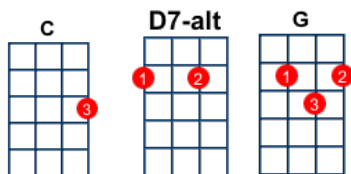

Rolling In My Sweet Baby's Arms key: G - Traditional

Intro: [G]x7 [D7]x7 played twice

[G] I ain't gonna work on the railroad 123

Ain't gonna work on the [D7] farm 1,2

Gonna [G] Lay around the shack

Till the [C] mail train comes back

And [D7] roll in my sweet baby's [G] arms 123

[G] Roll in my sweet baby's arms 123

Roll in my sweet baby's [D7] arms 1,2

Gonna[G] lay round the shack

Till the [C] mail train comes back

And [D7] roll in my sweet baby's [G] arms 123

Gonna [G] lay round the shack

Till the [C] mail train comes back

And [D7] roll in my sweet baby's [G] arms 123

[G] I know your parents don't like me 123

They turn me away from your [D7] door 1,2

If I [G] had my life to live [C] over again

[D7] Wouldn't want to go there any [G] more 123

Play chorus once

Gonna [G] lay round the shack

Till the [C] mail train comes back

And [D7] roll in my sweet baby's [G] arms

Outro: [G]x5 [C]x1 [G]x1