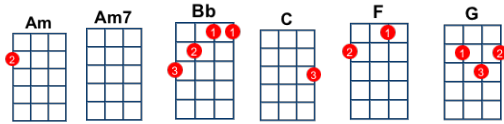

I Believe in Father Christmas key: C - artist: Greg Lake

Intro: [C]/-/-[G]/-/-[Am]/-/-[F]/-/-[C]/-/-[G]/-/-[F]/-/-[C]/-/-/-/-

[C] They said [G] there'll be [F] snow at [C] Christmas

[C] They said [G] there'll be [F] peace on [C] earth

[C] But in [G]stead it just [F] kept on [C] raining

[C] A veil of [G] tears for [F] the virgin [C] birth

[Bb] I re[F]member one [C] Christmas morning

[Bb] A winters [F] light and a [C] distant choir

And the [C] peal of a [G] bell and that [F] Christmas tree [C] smell

And their [C] eyes full of [G] tinsel and [C] fire 1,2

Instrumental to be played over middle 8 riff

[G]x1 [C]x3 [C]x3 [F]x3 [C]x3 [F]x3 [C]x3 [G]x3 [G]x3 [F]x3 [C]x3 [F]x3
[C]x3 [F]x3 [G]x3 [C]x3 [C]x3 [C]x3 [C]x3

And I [Bb] looked at the [F] sky with ex[C]cited eyes

'till I [C] woke with a [G] yawn in the [F] first light of [C] dawn

And I [C] saw him and [G] through his dis[C]guise 1,2

Instrumental to be played over middle 8 riff