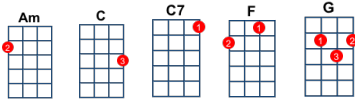

Have You Ever Seen the Rain key: C - artist: Creedence Clearwater Revival

First half tab

Second half tab

```
A -0-----|-----3--2-----0-----|
E ---3---0---0---3---|-----3-3-----|
C -----0-----|-----0-----|
G -----|-----|
```

Intro: [Am]x8 [F]x8 [C]x8 [G]x8 [C]x8 [Am]x4 [F]x2 [G] [C]x8 [C]x8
 ^ play tab from [G]x8

[C] Someone told me long ago 1,2
 There's a calm before the storm, I [G] know 123
 And it's been coming [C] for some time 1234

[C] When it's over so they say 1,2
 It'll rain a sunny day, I [G] know 123
 Shinin' down like [C] water 12345 [C7]X2

[F] I want to [G] know
 Have you [C] ever [G] seen the [Am] rain [G]1,2
 [F] I want to [G] know
 Have you [C] ever [G] seen the [Am] rain [G]1,2
 [F] Comin' [G] down on a sunny [C] day 1234567

[F] I want to [G] know
 Have you [C] ever [G] seen the [Am] rain [G] 1,2
 [F] I want to [G] know
 Have you [C] ever [G] seen the [Am] rain [G] 1,2
 [F] Comin' [G] down on a sunny [C] day 1234567

[F] I want to [G] know
 Have you [C] ever [G] seen the [Am] rain [G] 1,2
 [F] I want to [G] know,
 Have you [C] ever [G] seen the [Am] rain [G] 1,2
 [F] Comin' [G] down on a sunny [C] day 123 [G]12345 C/
 ^play second half of tab