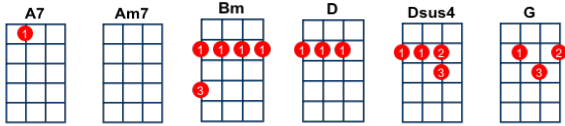

# Galway Girl key: D - artist: Steve Earle

Intro: [D] Well, I took a stroll on the [D] old long walk, on a [D] day-I-ay[Am7]I-[G]-ay  
I [D] met a little girl [Am7] and we [G] stopped to [D] talk of a fine soft [A7] day-I-[D]ay

A-----0-2-2-5-2-0-----5-5-2-0-----0-2-0-----  
E--0-2-0--0-2-0--2-----2--0-2-0--0-2-2-0-0-----2-2-3---0-2-2-2-0-2-0--  
C-2---2-2---2-2-2-2-----2---2-2-----2-----2---2---2  
G-----

[D] Well, I took a stroll on the [D] old long walk, on a [D] day-I-ay[Am7]I- [G] ay  
I [D] met a little girl [Am7] and we [G] stopped to [D] talk, of a fine soft [A7] day-I-[D]ay  
And I [G] ask you [D] friend [Dsus4]-[D], what's a [G] fella to [D] do [Dsus4]-[D]  
'Cause her [Bm] hair was [D] black and her [A7] eyes were [D] blue [Dsus4]-[D]  
And I [G] knew right [D] then [Dsus4]-[D], I'd be [G] takin' a [D] whirl [Dsus4]-[D]  
'Round the [Bm] Salthill [D] Prom with a [A7] Galway [D] girl

## Play tab riff over instrumental

[D]x8 [D]x8 [G]x8 [D]x8 [G]x4 [D]x4 [A7]x4 [D]x4 [A7]x4 [G]x4 [D]x8  
[D]x8 [Dx8] [G]x8 [D]x8 [G]x4 [D]x4 [A7]x4 [D]x4 [A7]x4 [G]x4 [D]x5

[D] When I woke up I was [D] all alone, on a [D] day-I- ay-I-[G]ay  
With a [D] broken heart and a [G] ticket [D] home, on a day-I-[A7] ay-I-[D]ay  
And I [G] ask you [D] now [Dsus4]-[D], tell me [G] what would you [D] do [Dsus4]-[D]  
If her [Bm] hair was [D] black and her [A7] eyes were [D] blue [Dsus4]-[D]  
Cause I've [G] travelled a[D]round [Dsus4] [D] I've been all [G] over this [D] world [Dsus4]-[D]  
Boys I ain't [Bm] never seen [D] nothin' like a [A7] Galway [D] girl