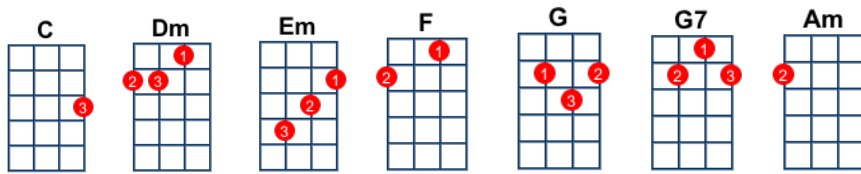

Sweet Caroline - Neil Diamond

[Dm] 5 sets of 4 strums [Dm]x2 [G]x2 [C]x2 [G]x2
 A-----0-----0-----0-----0-2-3-----0-2-3-----2-----7-----5
 E--0-1--0-1-0--1-0--1-3--1-3-3-1--3-1-----7-----5
 C-2--2--2--2--2-----0-----0
 G-----

[C] Where it began **1234** [F] I can't begin to knowin'
 [C] But then I know it's growing [G] strong **123456**
 [C] Was in the Spring **1234** [F] and Spring became the Summer
 [C] Who'd have believed you'd come a[G]long **123456**

2 beats

Tambourine

[C] Hands **1234** [Am] touchin' hands **1234**
 [G7] Reachin' out **1234** [F] touchin' me [F] touchin' [G] you **12345**
 [F]/ [G]/

[C] Sweet Caro[F]line **123** Good times never seemed so [G] good
12345 [F]/[G]/