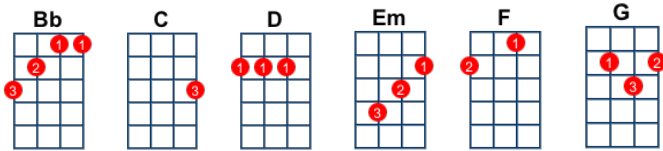

# Proud Mary - key: G - artist: Creedence Clearwater Revival

**Intro:** [F]// [D]/-// [F]// [D]/-// [F]// [D]/ [C]/ [Bb]/-/// [G]/- /// /// /// ///

[G] Left a good job in the city,  
 Workin' for the man ev'ry night and day  
 And I never lost one minute of sleepin'  
 Worryin' 'bout the way things might have been

[D7] Big wheel keep on turnin'

[Em] Proud Mary keep on burnin'

[G] Rollin' rollin' rollin' on the river

[G] Rollin' rollin' rollin' on the river

[F] [D] [F] [D] [F] [D] [C] [Bb] [G]