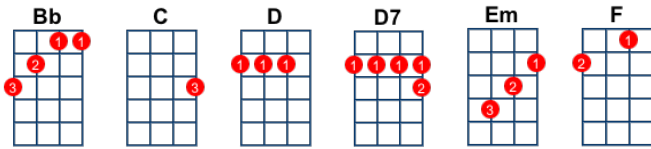

# Proud Mary - key:G, artist:Creedence Clearwater Revival

**Intro:** [F]// [D]/-// [F]// [D]/-// [F]// [D]/ [C]/ [Bb]/-//[G]/- /// /// /// ///

[G] Left a good job in the city,  
 Workin' for the man ev'ry night and day  
 And I never lost one minute of sleepin'  
 Worryin' 'bout the way things might have been

[D7] Big wheel keep on turnin'  
 [Em] Proud Mary keep on burnin'  
 [G] Rollin' rollin' rollin' on the river  
 [G] Rollin' rollin' rollin' on the river  
**[F] [D] [F] [D] [F] [D] [C] [Bb] [G]**

[G] Cleaned a lot of plates in Memphis  
 Pumped a lot of pain down in New Orleans  
 But I never saw the good side of the city  
 'Til I hitched a ride on a river boat queen

[D7] Big wheel keep on turnin'  
 [Em] Proud Mary keep on burnin'  
 [G] Rollin' rollin' rollin' on the river  
 [G] Rollin' rollin' rollin' on the river

**[F] [D] [F] [D] [F] [D] [C] [Bb] [G]**

[G] If you come down to the river  
 Bet you gonna find some people who live  
 You don't have to worry 'cause you have no money  
 People on the river are happy to give

[D7] Big wheel keep on turnin'  
 [Em] Proud Mary keep on burnin'  
 [G] Rollin' rollin' rollin' on the river  
 [G] Rollin' rollin' rollin' on the river  
 [G] Rollin' rollin' rollin' on the river

**[F] [D] [F] [D] [F] [D] [C] [Bb] [G]**