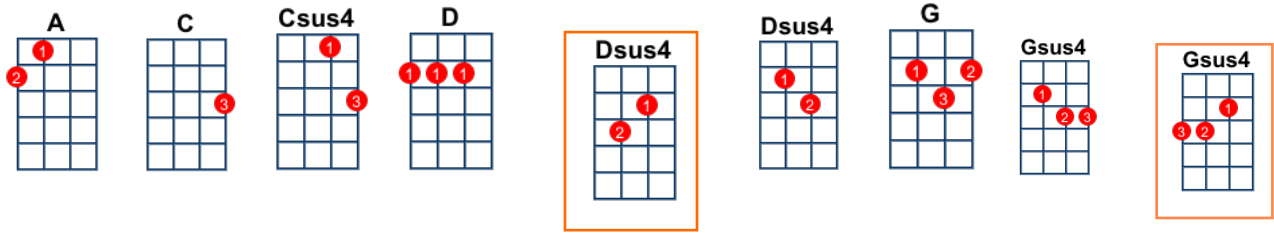

Honky Tonk Women - key: G - artist: Rolling Stones

Geoff playing riff over intro

Intro: [G] /--/ / /-// /-// /-// /-//

I [G] met a gin soaked bar room queen in [C] memphis [Csus4] - [C]
 She [G] tried to take me [A] upstairs for a [D] ride [Dsus4] - [D]
 She [G] had to heave me right across her [C] shoulder [Csus4] - [C]
 Cause I [G] just can't seem to [D] drink you off my [G] mind (Riff)

It's the [G] Hooo[D]oonky tonk [G] women [Gsus4] - [G]
 [G] Gimmie, gimmie [D] gimmie that honky tonk [G] blues (Riff)
 It's the [G] Hooo - [D] oonky tonk [G] women [Gsus4] - [G]
 [G] Gimmie, gimmie [D] gimmie that honky tonk [G] blues (Riff)