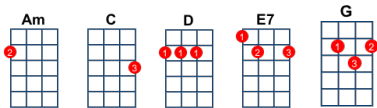

Paint It Black - key: Am - artist: The Rolling Stones

Strum DDDUDU

Picking intro by Geoff

[Am]x 8 beats

[Am] I see a red door and I **[E7]** want it painted black **2345**

[Am] No colours anymore, I **[E7]** want them to turn black **2345**

[Am] I **[G]** see the **[C]** girls walk **[G]** by dressed **[Am]** in their summer clothes **2345**

I **[G]** have to **[C]** turn my **[G]** head un-**[D]**-til my darkness **[E7]** goes **234**

[Am] I see a line of cars and **[E7]** they are painted black **2345**

[Am] With flowers and my love both **[E7]** never to come back **2345**

[Am] I **[G]** see people **[C]** turn their **[G]** heads and **[Am]** quickly look away **2345**

Like a **[G]** new born **[C]** baby **[G]** it just **[D]** happens every **[E7]** day **234**