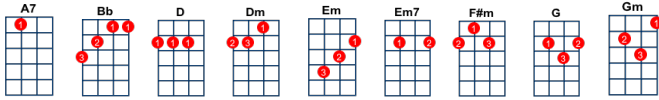

Elenore - key: Dm - artist: The Turtles

[Dm]x10 - single strums

[Dm] You got a thing about you 1,2[Gm] I just can't live without you
1,2

[A7] I really want you Elenore [Dm] near me [Bb]x2 [A7]x2

[Dm] Your looks intoxicate me 1,2

[Em] Elenore, can I take the [Em7] time

To ask you to speak your [A7] mind

Tell me that you love me [D] better [A7]/- [Bb]/- [A7]/-/-

[Dm] I really think you're groovy 1,2

[Gm] Let's go out to a movie 1,2