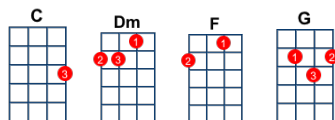

# Cracklin' Rosie - Neil Diamond

**Intro: [F]x4 [Dm]x2 [G]x2 [C]x8**

**[C]** Cracklin' Rosie, get on board

We're gonna ride till there ain't no more to **[Dm]** go

Taking it slow **234 [F]** Lord don't you know **234**

**[Dm]** Have me a time with a **[G]** poor man's lady

**[C]** Hitchin' on a twilight train **234**

Ain't nothing there that I care to take a-**[Dm]**long

Maybe a song **234 [F]** to sing when I want **234**

Don't **[Dm]** need to say please to no **[G]** man for a happy **[C]** tune  
**2345678**

**[C]** Oh, I **[F]** love my **[G]** Rosie **[C]** child

**[C]** She got the **[F]** way to **[G]** make me **[C]** happy

**[C]** You and **[F]** me, we **[G]** go in **[C]** style

**[Dm]** Cracklin' Rosie you're a store bought woman

**[F]** You make me sing like a uke that's hummin'

So **[Dm]** hang on to me, girl our song keeps runnin' **[G]** on **2345678**