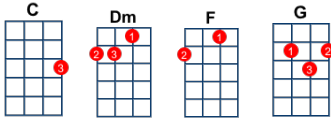

Cracklin' Rosie - Neil Diamond

Intro: [F]x4 [Dm]x2 [G]x2 [C]x8

[C] Cracklin' Rosie, get on board

We're gonna ride till there ain't no more to [Dm] go

Taking it slow 234 [F] Lord don't you know 234

[Dm] Have me a time with a [G] poor man's lady

[C] Hitchin' on a twilight train 234

Ain't nothing there that I care to take a-[Dm]long

Maybe a song 234 [F] to sing when I want 234

Don't [Dm] need to say please to no [G] man for a happy [C] tune
2345678

[C] Oh, I [F] love my [G] Rosie [C] child

[C] She got the [F] way to [G] make me [C] happy

[C] You and [F] me, we [G] go in [C] style

[Dm] Cracklin' Rosie you're a store-bought woman

[F] You make me sing like a uke that's hummin'

[G]/ Tacet Play it now Play it now, Play it now, [G] my [F] ba-[G] by

[C] Cracklin' Rosie, make me a smile

God if it lasts for an hour, that's all [Dm] right

We got all night 234 [F] to set the world right 234