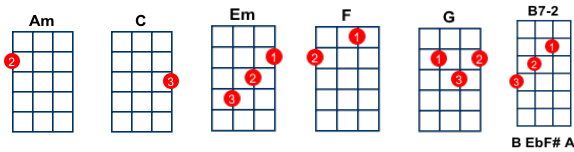

Bus Stop [Am] key: Am - artist: The Hollies

'*' = DU DU Double strums

Intro: *[Am] 1234 *[G] 1234 - Twice (plus Geoff Intro)

[Am] Bus stop wet day, she's there I say, please share my umbrella 1,
Bus stop, bus go, she stays love grows, under my umbrella [G]/
[C] All that [G] summer we [Am] enjoyed it
[F] Wind and rain and [G] shine 1,2
[Am] That umbrella we employed it, by August [G] she was [Am] mine
1,2

[C] Every morning [B7] I would see her [Em] waiting at the [Am] stop
Sometimes she'd [B7] shopped and she would show me what she [Em]
bought 234

[C] All the people [B7] stared as if we [Em] were both quite
in[Am]sane
Someday my [B7] name and hers are going to be the [Em] same
2345678