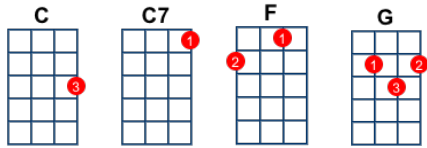

Bad Moon Rising - Creedence Clearwater

Intro: (Play twice)[C]x4 [G]x2 [F]x2 [C]x4 [C]x4

[C] I see the [G] bad [F] moon [C] rising,
[C] I see [G] trouble [F] on the [C] way
[C] I see [G] earth[F]quakes and [C] lightning,
[C] I see [G] bad [F] times [C] today [C7]

Oooh [F] Don't go around tonight,
Well it's [C] bound to take your life
[G] There's a [F] bad moon on the [C] rise