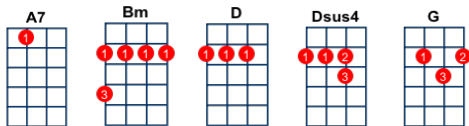

Galway Girl key: D - artist: Steve Earle

Play twice [D]//// [Dsus4]//// [D]//// [Dsus4]////

[D] Well, I took a stroll on the [D] old long walk, on a [D] day-l-ay-l- [G] ay
 I [D] met a little girl and we [G] stopped to [D] talk, of a fine soft [A7] day-l-[D]ay
 And I [G] ask you [D] friend [Dsus4]-[D], what's a [G] fella to [D] do [Dsus4]-[D]
 'Cause her [Bm] hair was [D] black and her [A7] eyes were [D] blue [Dsus4]-[D]
 And I [G] knew right [D] then [Dsus4]-[D], I'd be [G] takin' a [D] whirl [Dsus4]-[D]
 'Round the [Bm] Salthill [D] Prom with a [A7] Galway [D] girl [D]

.	D	D	G	D	G	D	A7	D	A7	G	D
A	-----	-----	-2-2-2-4-5-4-2-0---	-----	-0-2-2-0-----	-----	-----	-----	-----	-----	-----
E	0-2-0-----	0-2-2-0-2-0---	-----	-----2-	-----	2-3-2-0-2-	-----	-0-0-0-2-3-2-0-----	-----	-----	-----
C	2-----	2-----	-----	-----2-	-----	-----	-----	-----	-----	-----	2-2-
G	-----	-----	-----	-----	-----	-----	-----	-----	-----	-----	-----

[D] We were halfway there when the [D] rain came down, on a [D] day-l- ay-l-[G] ay
 And she [D] asked me up to her [G] flat down[D]town, on a fine soft [A7] day-l-ay-l-[D]ay
 And I [G] ask you [D] friend [Dsus4]-[D], what's a [G] fella to [D] do [Dsus4]-[D]
 'Cause her [Bm] hair was [D] black and her [A7] eyes were [D] blue [Dsus4]-[D]
 So I [G] took her [D] hand [Dsus4]-[D], and I [G] gave her a [D] twirl [Dsus4]-[D]
 And I [Bm] lost my [D] heart to a [A7] Galway [D] girl [D]

[D] When I woke up I was [D] all alone, on a [D] day-l- ay-l-[G]ay
 With a [D] broken heart and a [G] ticket [D] home, on a day-l-[A7] ay-l-[D]ay
 And I [G] ask you [D] now [Dsus4]-[D], tell me [G] what would you [D] do [Dsus4]-[D]
 If her [Bm] hair was [D] black and her [A7] eyes were [D] blue [Dsus4]-[D]
 Cause I've [G] travelled a[D]round [Dsus4] [D] I've been all [G] over this [D] world [Dsus4]-[D]
 Boys I ain't [Bm] never seen [D] nothin' like a [A7] Galway [D] girl [D]