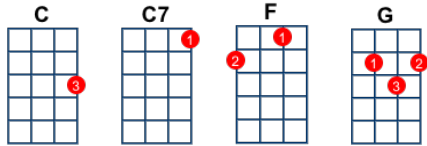

Bad Moon Rising - Creedence Clearwater

Intro: (Play twice)[C]x4 [G]x2 [F]x2 [C]x4 [C]x4

[C] I see the [G] bad [F] moon [C] rising,
[C] I see [G] trouble [F] on the [C] way
[C] I see [G] earth[F]quakes and [C] lightning,
[C] I see [G] bad [F] times [C] today [C7]

Oooh [F] Don't go around tonight,
Well it's [C] bound to take your life
[G] There's a [F] bad moon on the [C] rise

[C] I hear [G] hurri-[F]canes [C] blowing,
[C] I know the [G] end is [F] coming [C] soon
[C] I fear [G] rivers [F] over-[C]flowing,
[C] I hear the [G] voice of [F] rage and [C] ruin [C7]

Oooh [F] Don't go around tonight,
Well it's [C] bound to take your life
[G] There's a [F] bad moon on the [C] rise

(Play twice)[C]x4 [G]x2 [F]x2 [C]x4 [C]x4 - [C7] at end of second time

Oooh [F] Don't go around tonight,
Well it's [C] bound to take your life
[G] There's a [F] bad moon on the [C] rise

Oooh [F] Don't go around tonight,
Well it's [C] bound to take your life
[G] There's a [F] bad moon on the [C] rise [C7]

Oooh [F] Don't go around tonight,
Well it's [C] bound to take your life
[G] There's a [F] bad moon on the [C] rise
[G] There's a [F] bad moon on the [C] rise
[G] There's a [F] bad moon on the [C] rise **234**
[G]x2 [C]x1