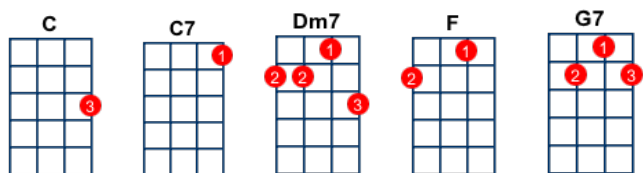

Lilli Marlene Key C Marlene Dietrich

[C] Underneath the lamplight
[G7] By the barrack gate
Darling I remember
The way you used to [C] wait [C7]
[F] Twas there that you whispered [C] tenderly
That [G7] you loved me
And would [F] always be
My [Dm7] Lilli [G7] of the [C] lamplight
My [G7] own Lilli Mar-[C]lene

[C] Time would come for roll call
[G7] Time for us to part
Darling I'd caress you
And press you to my [C] heart [C7]
[F] And there neath that far off [C] lantern light
I'd [G7] hold you tight
We'd kiss [F] good night
My [Dm7] Lilli [G7] of the [C] lamplight
My [G7] own Lilli Mar-[C]lene

[C] Orders came for sailing
[G7] Somewhere over there
All confined to barracks
Was more than I could [C] bear [C7]
[F] I knew you were waiting [C] in the street
I could [G7] hear your feet
But [F] could not meet
My [Dm7] Lilli [G7] of the [C] lamplight
My [G7] own Lilli Mar-[C]lene

[C] Resting in a billet
[G7] Just behind the line,
Even though we're parted
Your lips are close to [C] mine [C7]
[F] You wait where the lantern [C] softly gleams
Your [G7] sweet face seems
To [F] haunt my dreams
My [Dm7] Lilli [G7] of the [C] lamplight
My [G7] own Lilli Mar-[C]lene