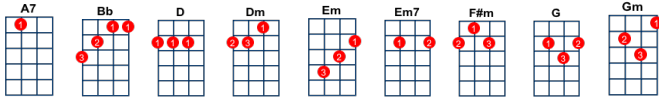

# Elenore - key: Dm - artist: The Turtles

[Dm]x10 - single strums

[Dm] You got a thing about you 1,2[Gm] I just can't live without you  
1,2

[A7] I really want you Elenore [Dm] near me [Bb]x2 [A7]x2

[Dm] Your looks intoxicate me 1,2

[Em] Elenore, can I take the [Em7] time

To ask you to speak your [A7] mind

Tell me that you love me [D] better [A7]/ [Bb]/ [A7]/-/-/

[Dm] I really think you're groovy 1,2

[Gm] Let's go out to a movie 1,2

[A7] What do ya say now, Elenore [Dm] can we? [Bb]x2 [A7]x2