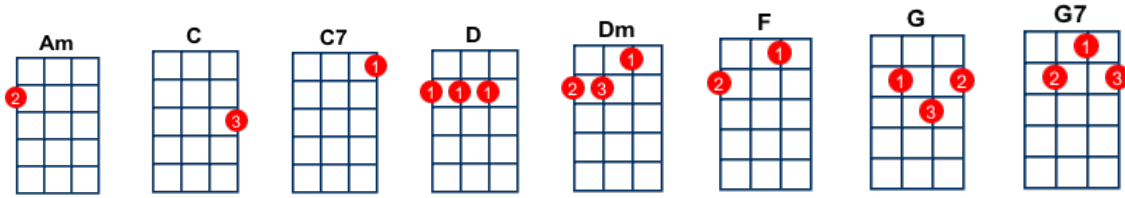

Don't Sit Under The Apple Tree key:C, artist:Andrews Sisters

Intro: [C] [Am] [F] [G] x 2

[C] Don't sit under the apple tree with [C] anyone else but [C7] me.

[Dm] Anyone else but me, [C] anyone else but me, [G] no, no no!

[C] Don't sit under the apple tree with [C] anyone else but [C7] me.

'Til [Dm] I come [G] home to [C] you

[C] Don't go walkin' down Lovers' Lane with [C] anyone else but [C7] me.

[Dm] Anyone else but me, [C] anyone else but me, [G] no, no no!

So, [C] Don't sit under the apple tree with [C] anyone else but [C7] me.

'Til [Dm] I come [G] home to [C] you

[C] Don't sit under the apple tree with [C] anyone else but [C7] me.

[Dm] Anyone else but me, [C] anyone else but me, [G] no, no no!