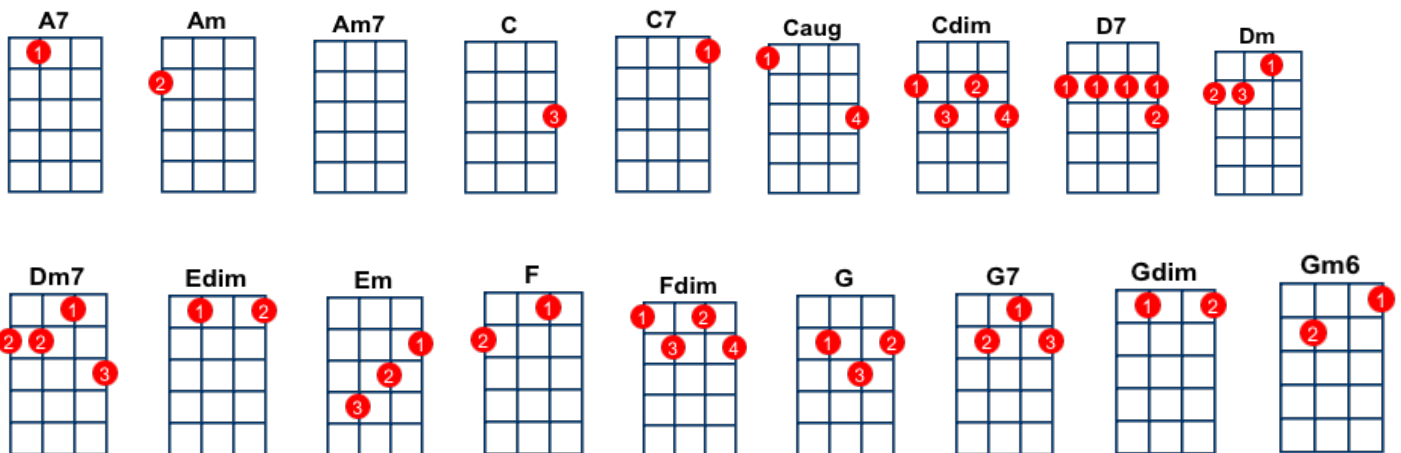

As Time Goes By

key:C, artist:Dooley Wildon writer:Herman Hupfeld

You **[Dm7]** must remember **[G7]** this
[Gm6] A kiss is just a **[Fdim]** kiss
[C] A sigh is just a **[Dm7]** sigh **[Cdim]** **[Em]**
The **[D7]** fundamental things a**[G7]**pply
As **[Dm7]** time **[G7]** goes **[C]** by. **[Edim]** **[Dm7]** **[G7]**

And **[Dm7]** when two lovers **[G7]** woo
They **[Gm6]** still say ' I love **[Fdim]** you'
On **[C]** that you can **[Dm7]** rely **[Cdim]** **[Em]**
No **[D7]** matter what the future **[G7]** brings
As **[Dm7]** time **[G7]** goes **[C]** by **[Fdim]** **[C]** **[C7]**

[F] Moonlight and love songs **[A7]** never out of date
[Dm] Hearts full of passion, **[Cdim]** jealousy and hate
[Am] Woman needs **[Caug]** man and **[Am7]** man must have his **[D7]** mate
That **[G7]** no one **[Gdim]** can **[G7]** deny

It's **[Dm7]** still the same old **[G7]** story
A **[Gm6]** fight for love and **[Fdim]** glory
[C] A case of do or **[Dm7]** die **[Cdim]** **[Em]**
The **[D7]** world will always welcome **[G7]** lovers
As **[Dm7]** time **[G]** goes **[C]** by **[Fdim]** **[C]**