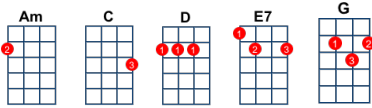

Paint It Black - key: Am - artist: The Rolling Stones

Strum DDDUDU

Picking intro by Geoff

[Am]x 8 beats

[Am] I see a red door and I **[E7]** want it painted black **2345**

[Am] No colours anymore, I **[E7]** want them to turn black **2345**

[Am] I **[G]** see the **[C]** girls walk **[G]** by dressed **[Am]** in their summer clothes
2345

I **[G]** have to **[C]** turn my **[G]** head un-**[D]**-til my darkness **[E7]** goes **234**

[Am] I see a line of cars and **[E7]** they are painted black **2345**

I **[G]** have to **[C]** turn my **[G]** head un-**[D]**-til my darkness **[E7]** goes **234**

[Am] Mm mm mm mm mm mm mm **[E7]** mm mm mm mm mm mm **[x4]** **2345**

I wanna' see it **[Am]** painted, painted; painted painted **[E7]** black, yeah **234**

[Am] Black as night, black as coal **[E7]** I wanna' see the sun **2345** blotted out
from the sky **234**

I want to see it **[Am]** painted, painted, painted painted **[E7]** black yeah

I want to see it **[Am]** painted, painted, painted painted **[E7]** black yeah **[Am]**