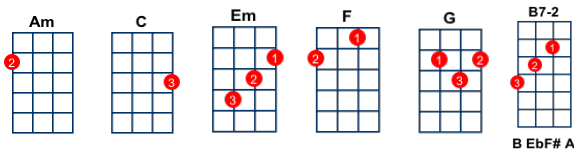

Bus Stop [Am] key: Am - artist: The Hollies

'*' = DU DU Double strums

Intro: *[Am] 1234 *[G] 1234 - Twice (plus Geoff Intro)

[Am] Bus stop wet day, she's there I say, please share my umbrella 1,
Bus stop, bus go, she stays love grows, under my umbrella [G]/

[C] All that [G] summer we [Am] enjoyed it

[F] Wind and rain and [G] shine 1,2

[Am] That umbrella we employed it, by August [G] she was [Am] mine 1,2

[C] Every morning [B7] I would see her [Em] waiting at the [Am] stop
Sometimes she'd [B7] shopped and she would show me what she [Em]
bought 234