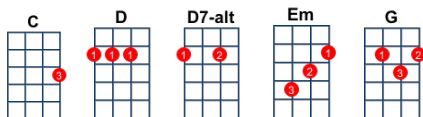

Brown Eyed Girl - key: G - Van Morrison

Intro (x 2): Use finger pick and strum [G] over riff

UKE 1:

```
A- |-----|---3--5--7--5--3|-----|-----|
E- |--3--5--7--5--3|-----|---3--5--7--5--3|--2-----2-|
C- |-----|-----|-----|-----|2--4---|
G- |-----|-----|-----|-----|-----|
```

UKE 2:

```
A- |--2--3--5--3--2|---7--8--10--8--7|---2--3--5--3--2|--0-----|
E- |-----|-----|-----|-----|2--3--5--|
C- |-----|-----|-----|-----|-----|
G- |-----|-----|-----|-----|-----|
```

[G] Hey where did [C] we go, [G] days when the [D7] rains came
 [G] Down in the [C] hollow, [G] playing a [D7] new game
 [G] Laughing, and a [C] running, hey, hey, [G] skipping and a [D7] jumping
 [G] In the misty [C] morning fog, [G] with our hearts a [D7] thumpin' and
 [C] You [D] my brown eyed [G] girl [Em]
 [C] You [D] my brown eyed [G] girl 1234567

[G] Whatever [C] happened to [G] Tuesday and [D7] so slow
 [G] Going down to the [C] old mine with a [G] transistor [D7] radio
 [G] Standing in the [C] sunlight laughing, [G] hidin b'hind a [D7] rainbow's
 wall
 [G] Slipping and a [C] sliding, hey, hey, [G] All along the [D7] waterfall with
 [C] You, [D7] my brown eyed [G] girl [Em],
 [C] You [D7] my brown-eyed [G] girl 1 2

[D7] Do you remember when we used to [G] sing
 Sha la la la [C] la la la la [G] la la la la te [D] da (Just like that)
 [G] Sha la la la [C] la la la la [G] la la la la te [D] da la te [G] da 1234567

[G] So hard to [C] find my way, [G] Now that I'm [D7] on my own
 [G] I saw you just the [C] other day, [G] my, how [D7] you have grown
 [G] Cast my memory [C] back there Lord.
 [G] Sometimes I'm [D7] overcome thinkin' 'bout it
 [G] Makin' love in the [C] green grass [G] behind the [D7] stadium with
 [C] You, [D] my brown eyed [G] girl. [Em]
 [C] You [D] my brown eyed [G] girl 12