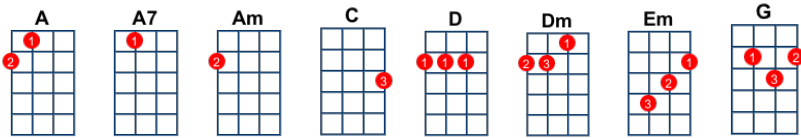

Lambeth Walk (Doin' The) key:G, artist: Robert Lindsay

Intro: [C] Anytime you're Lambeth way any evening [A7] any day
[Dm] You'll find us all [G] doin' the Lambeth [C]/walk [G]/ oi

[C] Anytime you're Lambeth way any evening [A7] any day
[Dm] You'll find us all [G] doin' the Lambeth [C]/ walk [G]/oi
[C] Ev'ry little Lambeth gal with her little [A7] Lambeth pal
[Dm] You'll find 'em all [G] doin' the Lambeth [C]/ walk [G]/oi

[Am] Ev'rything's [D] free and [G] easy
[D] Do as you darn well [G] pleasey
[Em] Why don't you [A] make your [G] way there
[Am]/ Go! [D]/ there [Dm]/ stay! [G]/ there

[C] Once you get down Lambeth way ev'ry evening [A7] ev'ry day
[Dm] You'll find yourself [G] doin' the Lambeth [C]/ walk [G]/ oi
[C] Anytime you're Lambeth way any evening [A7] any day
[Dm] You'll find us all [G] doin' the Lambeth [C] walk [G] oi
[C] Ev'ry little Lambeth gal with her little [A7] Lambeth pal
[Dm] You'll find 'em all [G] doin' the Lambeth [C]/ walk [G]/ oi

[Am] Ev'rything's [D] bright and [G] breezy
[D] Do as you darn well [G] pleasey
[Em] Why don't you [A] make your [G] way there
[Am]/ Go! [D]/ there [Dm]/ stay! [G]/ there

[C] Once you get down Lambeth way ev'ry evening [A7] ev'ry day
[Dm] You'll find yourself [G] doin' the Lambeth [C]/ walk [G]/ oi
[C] Anytime you're Lambeth way any evening [A7] any day
[Dm] You'll find us all [G] doin' the Lambeth [C]/ walk [G]/oi
[Dm] Doin' the Lambeth [C]/ walk [G]/ oi
[Dm] Doin' the Lambeth [C]/ walk [C]/ hey