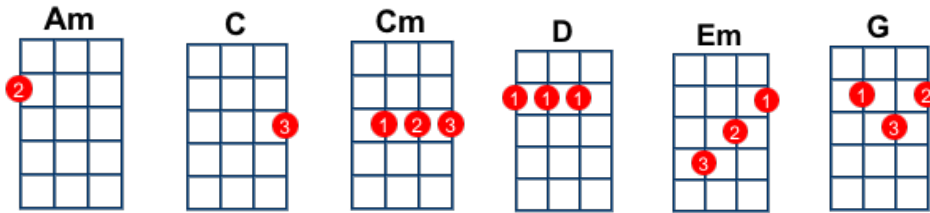

White Christmas key: D - artist: Bing Crosby

Intro: To [G] hear [Em] sleigh bells in the [Am] snow. [D]123

[G] I'm dreaming of a [Am] white [D] Christmas,123
 [C] Just like the [D] ones I used to [G] know,1234
 Where the tree tops [G7] glisten and [C] children [Cm] listen,
 To [G] hear [Em] sleigh bells in the [Am] snow. [D]123

[G] I'm dreaming of a [Am] white [D] Christmas,123
 [C] With every [D] Christmas card I [G] write,1234
 May your days be [G7] merry and [C] bright [Cm]
 And may [G] all your [Am] Christmasses [D] be [G] white. [D]123

[G] I'm dreaming of a [Am] white [D] Christmas,123
 [C] Just like the [D] ones I used to [G] know,1234
 Where the tree tops [G7] glisten and [C] children [Cm] listen,
 To [G] hear [Em] sleigh bells in the [Am] snow. [D]123