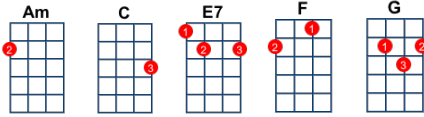

The Letter, key:Am - artist:The Box Tops

[Am] Give me a ticket for an **[F]** aeroplane,
[G] Ain't got time to take a **[D]** fast train
[Am] Lonely days are gone, **[F]** I'm a-goin' home,
My **[E7]** baby just wrote me a **[Am]** letter **234**

Well she **[C]** wrote me a **[G]** letter
[C] Said she **[F]** couldn't live with **[G]** out me no more **234 12**
[C] Listen mister **[G]** can't you see
I **[F]** got to get **[C]** back to my **[G]** baby once more **[E7] Tacet** anyway
Yeah

Repeat chorus twice

[Am] Give me a ticket for an **[F]** aeroplane,
[G] Ain't got time to take a **[D]** fast train
[Am] Lonely days are gone, **[F]** I'm a-goin' home,
My **[E7]** baby just wrote me a **[Am]** letter **234 1234**