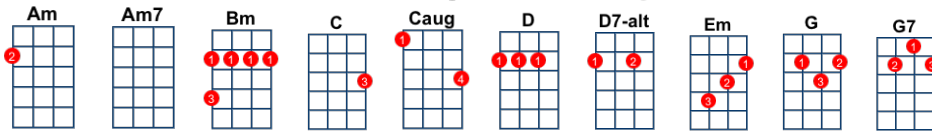

Hold On Tight - key:Dm - artist: ELO

Intro: [G] 2 bars

[G] Hold on [D] tight to your [G] dream [G7] 123456

[C] Hold on tight to your [G] dream

[C] When you see your [G] ship go sailing

[C] When you feel your [G] heart is breaking

[G] Hold on [D] tight. 123456. to your [G] dream 123456

[G] Its a long [D] time to be [G] gone [G7] 123456

[C] Time just rolls on and [G] on 123456

[C] When you need a [G] shoulder to cry on

[C] When you get so [G] sick of trying

[G] Just hold on [D] tight 123456 to your [G] dream 123456

When you [Em] get so [Bm] down that you [Em] cant get [Bm] up

And you [Am] want so [D] much but youre [Am] all out of [D] luck

When youre [Em] so down-[Bm] hearted and [Em] misunder-[Bm]stood

[C] When you hear that [G] cold wind calling

[G] Hold on [D] tight to your [G] dream 123456

[G] Oh, yeah

[G] Hold on [D] tight to your [G] dream 123456

[G] Hold on [D] tight ... (four bars)

[G] To your dream. 123 [D]// [G]/