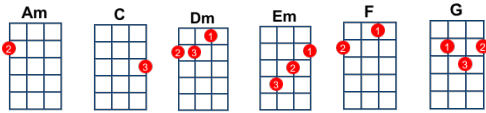

When A Child Is Born key: C artist: Johnny Mathis

Intro: [G] [Dm] [C] (end of last line 1st verse)

A ray of [C] hope [G] flickers in the [C] sky, [F]
A tiny [C] star [Am] lights up way up [G] high, [F] [G]
All [F] across the land [G] dawns a brand new [Em] morn ,
[Am] This comes to [G] pass [Dm] when a child is [C] born.

A silent [C] wish [G] sails the seven [C] seas, [F]
The winds of [C] change [Am] whisper in the [G] trees [F] [G]
All the [F] walls of doubt [G] crumble tossed and [Em] torn ,
[Am] This comes to [G] pass [Dm] when a child is [C] born.

A rosy [C] dawn [G] settles all [C] around, [F]
You get the [C] feel [Am] you're on solid [G] ground [F] [G]
For a [F] spell or two [G] no-one seems [Em] forlorn ,
[Am] This comes to [G] pass [Dm] when a child is [C] born.

It's all a [C] dream, [G] an illusion [C] now, [F]
It must come [C] true [Am] sometime soon [G] somehow. [F] [G]
All [F] across the land [G] dawns a brand new [Em] morn ,
[Am] This comes to [G] pass [Dm] when a child is [C] born [F] [C]