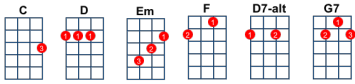

Twelve Days Of Christmas key: C - Traditional

On the [C] first day of Christ-[C]mas my [G] true love sent to [C] me -
A [C] partridge [G] in a pear [C] tree [G] [C]

On the [C] second day of Christ[C]mas my [G] true love sent to [C] me -
[G] Two turtle-doves, [G] And a [C] partridge [G] in a pear [C] tree [G] [C]

On the [C] third day of Christ-[C]mas my [G] true love sent to [C] me -
[G] Three French hens, [G] Two turtle-doves,
[G] And a [C] partridge [G] in a pear [C] tree [G] [C]

On the [C] fourth day of Christ[C]mas my [G] true love sent to [C] me -
[G] Four calling birds, [G] Three French hens, [G] Two turtle-doves,
[G] And a [C] partridge [G] in a pear [C] tree [G] [C]

On the [C] sixth day of Christ[C]mas my [G] true love sent to [C] me - **(repeat from arrow)**

On the [C] seventh day of Christ[C]mas my [G] true love sent to [C] me -
[G] Seven swans a-swimming, [G]**(repeat from arrow)**

[C] Four calling birds, [F] Three French hens, [G] Two turtle-doves,
[G] And a [C] partridge [G] in a pear [C] tree [G] [C]

On the [C] twelfth day of Christ[C]mas my [G] true love sent to [C] me -
[G] Twelve lords a-leaping, E[G]leven ladies dancing, [G] Ten pipers piping,
[G] Nine drummers drumming, [G] Eight maids a-milking, [G] Seven swans a-swimming,
[G] Six geese a-laying, [Em] Five [D] gold [G] rings... [G7]
[C] Four calling birds, [F] Three French hens, [G] Two turtle-doves,
[G] And a [C] partridge [G] in a pear [C] tree [G] [C]