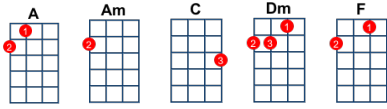

Tainted Love - key:C, artist: Soft Cell

Intro – (2 strums each) [Am] [C] [F] [C] played twice

Some[Am]times [C] I [F] feel... I've [C] got to
[Am]x2 [C] Run a[F] way... I've [C] got to
[Am]x2 [C] Get a[F] way... from the [C] pain you
[Am] Drive in [C] to the [F] heart of [C] me

The [Am] love [C] we [F] share [C] seems to
[Am]x2 Go [C] no[F]where [C] and I've
[Am]x2 Lost [C] my [F] light [C] for I
[Am] Toss and turn, I can't [C] sleep at night

[A] Once I ran to you... [C] now I run from you
[F] This tainted love you've given... I [Dm] give you all a boy could give you
[Dm] Take my tears and that's not nearly
[Am] All... [C] tainted [F] love, oh [C] oh-oh
[Am]x2 [C] Tainted [F] love [C]