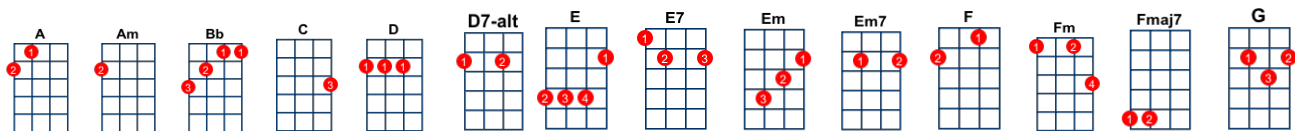

Space Oddity key: C - artist: David Bowie

(Quiet start building up) For **[Fmaj7]** here am I **[Em]** sitting in a tin can,
[Fmaj7] far above the **[Em]** world

All sing **[C]** Ground control to Major **[Em]** Tom 123
[C] Ground control to Major **[Em]** Tom 123
[Am] Take your **[C]** protein pills and **[D7]** put your helmet on
[C] Ground control to Major **[Em]** Tom 123
[C] Commencing countdown, engines **[Em]** on 123
[Am] Check ig**[C]**nition and may **[D7]** God's love be with you 123

[C] This is ground control to Major **[E7]** Tom -
 you've really made the **[F]** grade
 And the **[Fm]** papers want to **[C]** know whose shirts you **[F]** wear,
 Now it's **[Fm]** time to leave the **[C]** capsule if you **[F]** dare
Geoff [C] This is Major Tom to ground con**[E7]**trol,
 I'm stepping through the **[F]** door
 And I'm **[Fm]** floating in the **[C]** most peculiar **[F]** way
 And the **[Fm]** stars look very **[C]** different to**[F]**day 1,2

All for **[Fmaj7]** here am I **[Em]** sitting in a tin can 1,2
[Fmaj7] far above the **[Em]** world 1,2
[Bb] Planet Earth is **[Am]** blue and there's **[G]** nothing I can **[F]** do 123

[C]/ [F]/ [G]/ [A]/-/ tap uke once [C]/ [F]/ [G]/ [A]/-/ tap uke once
[Fmaj7]x4 [Em7]x4 [A]x4 [C]x4 [D]x4 [E]x4

All **[G]** Ground control to **[E7]** Major Tom:
 Your **[Am]** circuit's dead, there's **[C]** something wrong.
 Can you **[D7]** hear me Major Tom? Can you **[C]** hear me Major Tom?
 Can you **[G]** hear me Major Tom? Can you