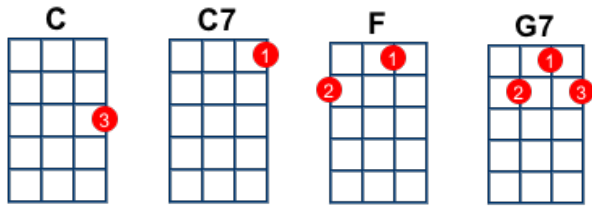

# Singing The Blues, artist:Guy Mitchell

## Intro - instrumental

Well, I [C] never felt more like [F] singin' the blues

'Cause [C] I never thought that

[G7] I'd ever lose, your [F] love dear

[G7] Why'd you do me that [C] way [F]x2[C]x2[G7]x2

Well, I [C] never felt more like [F] singin' the blues

'Cause [C] I never thought that

[G7] I'd ever lose, your [F] love dear

[G7] Why'd you do me that [C] way [F]x2[C]x2[G7]x2

I [C] never felt more like [F] cryin' all night

When [C] everything's wrong,

And [G7] nothin' ain't right with [F] out you

[G7] You got me singing the [C] blues [F]x2 [C]x2 [C7]x4

The [F] moon and stars no [C] longer shine

The [F] dream is gone I [C] thought was mine

There's [F] nothing left for [C] me to do

**Tacet** But cry [G7] over you