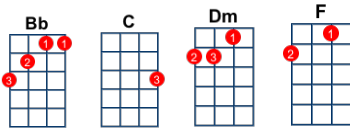

Shotgun – George Ezra

INTRO: F/-/-/-// Bb/-/-/-// Dm/-/-/-// C/-/-/-//

[F] Homegrown alligator [Bb] see you later
Gotta hit the [Dm] road, gotta hit the [C] road
The [F] sun it changed in the atmosphere [Bb] architecture unfamiliar
[Dm] I can get used to this [C]

PRE-CHORUS

[F] Time flies by in the [Bb] yellow and green
Stick a [Dm] round and you'll see what I [C] mean
There's a [F] mountain top that [Bb] I'm dreaming of
If you [Dm] need me you know where I'll [C] be

[F] South of the equator [Bb] navigator
Gotta hit the [Dm] road, gotta hit the [C] road
[F] Deep-sea diving 'round the clock, bi[Bb]kini bottoms, lager tops
[Dm] I could get used to this [C]

PRE CHORUS

CHORUS

BRIDGE

We got [F] two in the front [Bb] two in the back
[Dm] Sailing along and we [C] don't look back F/-/-/-// Bb/-/-/-// Dm/-/-/-//
C/-/-/-//

ACAPELLA and tap uke on off beat - first tap on 'flies' and last tap on 'I'll'