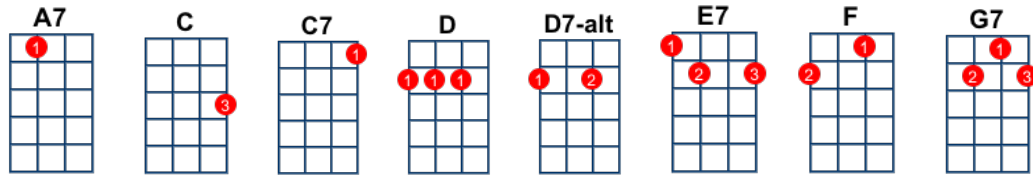

## Intro:

[D7] Walking with my baby down [G7] by the San Francisco [C] Bay [G7]

I got the [C] blues from my baby down  
[F] by the San Francisco [C] Bay [C7]  
She took the [F] ocean liner and gone so far [C] away [C7]  
[F] I didn't mean to treat her so bad,  
she was the [C] best girl I ever [A7] had  
[D7] She said goodbye, she made me cry  
[G7] I wanna lay down and die

I [C] ain't got a nickel and I [F] ain't got a lousy [C] dime [C7]  
She [F] don't come back, think I'm going to lose my [E7] mind  
[F] If she ever gets back to stay, it's going to  
[C] be another brand new [A7] day  
[D7] Walking with my baby down  
[G7] by the San Francisco [C] Bay [G7]

## Instrumental first and second verses with kazooos

[C] Sitting down [F] looking from my [C] back door,  
Wondering which [F] way to [C7] go  
[F] Woman I'm so crazy about, she don't love me no [C] more  
[F] Think I'll catch me a freight train, [C] cause I'm feeling [A7] blue  
[D7] Ride all the way to the end of the line, [G7] thinking only of you

[D7] Walking with my baby down [G7] by the San Francisco [C] Bay  
[E7]x2 [A7]x4 Yeah [D7] walking with my baby down [G7] by the San Francisco  
[C] Bay [G]x2 [C]x1 [G]x1 [C]x1