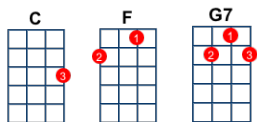

Run Rudolph Run key: C artist: Chuck Berry

*Geoff's Intro

```
A | -2- | --3-3-3-3-3----- | -3-3-3-3-3----- |
E | -2- | --3-3-3-3-3----- | -3-3-3-3-3----- |
C | -3- | -----5-3-0-- | -----5-3-0-- |
G | --- | ----- | ----- |
```

Said **[C]** Santa to the boy child, "**[F]** What have you been longing **[C]** for?" **x6**
[F] All I want for Christmas is a rock and roll record **[C]** guitar" **x6**
 And then a-**[G7]**way went Rudolph a whizzing like a shooting **[C]** star **x7**

Said **[C]** Santa to the girl child "**[F]** For Christmas what do you want to **[C]** see?"**x6**

"A **[F]** really nice rocking tenor uku**[C]**lele" **x6**
 And then a-**[G7]**way went Rudolph flying like a Valkyr**[C]**ie **x7**

[C] Run, run Rudolph, **[F]** Santa's got to make it to **[C]** town **x7**
[F] Santa make him hurry, tell them take the motorway **[C]** down **x7**
[G7] Run, run Rudolph coz I'm reeling like a merry-go-**[C]**round