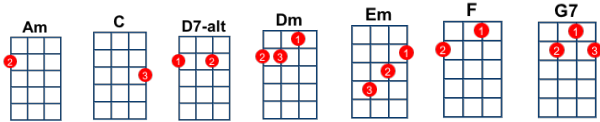

# Rockin' Around The Christmas Tree - key: G - Brenda Lee

**[C]** Rockin' **[Am]** around the **[C]** Christmas **[Am]** tree  
at the **[G7]** Christmas party hop.

**[Dm]** Mistletoe **[G7]** hung where **[Dm]** you can **[G7]** see  
ev'ry **[Dm]** couple **[G7]** tries to **[C]** stop. **[G7]**

**[C]** Rockin' **[Am]** around the **[C]** Christmas **[Am]** tree  
at the **[G7]** Christmas party hop.

**[Dm]** Mistletoe **[G7]** hung where **[Dm]** you can **[G7]** see  
ev'ry **[Dm]** couple **[G7]** tries to **[C]** stop. **[G7]**

**[C]** Rockin' **[Am]** around the **[C]** Christmas **[Am]** tree,  
let the **[G7]** Christmas spirit ring **1 2 3**

**[Dm]** Later we'll **[G7]** have some **[Dm]** pumpkin **[G7]** pie  
and we'll **[Dm]** do some **[G7]** caro-  
**[C]**ling.

**[D7]** deck the halls with **[G7]** boughs of holly.

**Tacet** "Fa la la la laaa, la la la laaa"

**[C]** Rockin' **[Am]** around the **[C]** Christmas **[Am]** tree have a **[G7]**  
happy holiday.

**[Dm]** Ev'ryone **[G7]** dancing **[Dm]** merrily **[G7]** in the