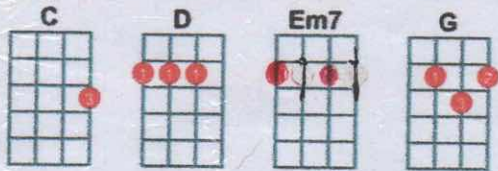

# Perfect - Sheeran - Ed Sheeran writer:Ed Sheeran

**Intro: [G]x7**

I found a [G] love for [Em7] me  
Darling just [C] dive right in, and follow my [D] lead  
Well I found a [G] girl beauti-[Em7]ful and sweet  
I never [C] knew you were the someone waiting for [D] me

**Tacet** Baby, [Em7] I'm [C] dancing in the [G] dark, with [D] you between my [Em7] arms

[C] Barefoot on the [G] grass, [D] listening to our [Em7] favourite song  
When you [C] said you looked a [G] mess, I whispered [D] underneath my [Em7] breath  
But you [C] heard it, [G]darling you look [D] perfect to-[G]night

**Tacet** Baby, [Em7] I'm [C] dancing in the [G] dark, with [D] you between my [Em7] arms

[C] Barefoot on the [G] grass, [D] listening to our [Em7] favourite song  
When I [C] saw you in that [G] dress, looking so [D] beautiful  
I [Em7] don't de-[C]serve this, darling [G] you look [D] perfect to-[G]night

[D]x1 [Em7]x1 [D]x1 [C]x2 [D]x2

Baby, [Em7] I'm d[C] ancing in the d[G] ark, with [D] you between my [Em7] arms  
[C] Barefoot on the [G] grass, [D] listening to our [Em7] favourite song  
I have [C] faith in what I [G] see, now I know [D] I have met an [Em7] angel  
In [C] person, and [G] she looks [D] perfect  
No I [C] don't deserve [D] this, you look perfect to-[G]night