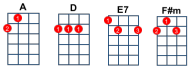

### Intro: [A]x8 - Reggae beat

[A] It's the most beautiful time of the [E7] year,  
Lights fill the streets spreading so much [F#m] cheer,  
I should be playing in the winter [D] snow,  
But I'm a be under the mistle[A]toe.

[A] it's the most beautiful time of the [E7] year,  
Lights fill the streets spreading so much [F#m] cheer,  
I should be playing in the winter [D] snow, but I'm a be under the mistle[A]toe.

[A] I don't wanna miss out on the ho[E7]liday,  
But I can't stop staring at your [F#m] face,  
I should be playing in the winter [D] snow, but I'm a be under the mistle[A]toe.

[A] Kiss me underneath the mistletoe, [E7] show me baby that you love me so,  
[F#m] Oh, oh, [D] oh, oh, oh, oh.

[A] Kiss me underneath the mistletoe, [E7] show me baby that you love me so,  
[F#m] Oh, oh, [D] oh, oh, oh, oh. [A]