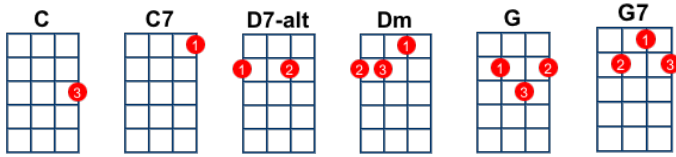

# Let It Snow key: C - artist: Dean Martin

**Intro:** [C]x2 [G]x2 [C]x1 [G]x1 [C]x1

Oh, the [C] weather [G] outside is [C] frightful,  
But the [G] fire is so [G7] delightful,  
And [Dm] since we've no place to go,  
Let it [G] snow, let it [G7] snow, let it [C] snow.

Oh, it [C] doesn't show [G] signs of [C] stopping,  
And I've [G] brought some corn for [G7] popping,  
The [Dm] lights are turned way down low,  
Let it [G] snow, let it [G7] snow, let it [C] snow.

When we [G] finally kiss good night,  
How I [D7] hate going out in the [G] storm.  
But if you really hold me tight,  
[C7] All the way [D7] home I'll be [G] warm. [G7]