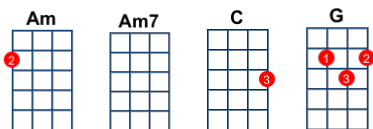

Jolene key:Am, artist:Dolly Parton

Intro: Jo[Am]lene Jo[C]lene Jo[G]lene Jo[Am]lene 234

I'm [G] begging of you please don't take my [Am] man [Am7]/[Am]

Jo[Am]lene Jo[C]lene Jo[G]lene Jo[Am]lene

I'm [G] begging of you please don't take my [Am] man [Am7]/[Am]

[Am] Your smile is like a [C] breath of spring

Your [G] voice is soft like [Am] summer rain

And [G] I cannot compete with Jo[Am]lene [Am7]/[Am]

[Am] He talks about you [C] in his sleep

And there's [G] nothing I can [Am] do to keep