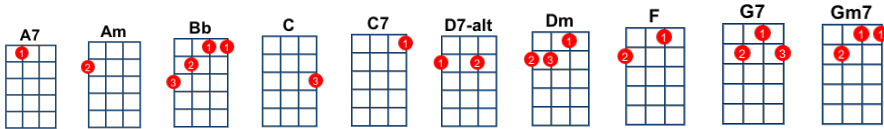

It's Beginning To Look A Lot Like Christmas key: F, artist: Bing Crosby

Intro: [F]x2 [Bb]x2 [F]x2 [C7]x1

[C7] It's be[F]ginning to look a [Bb] lot like [F] Christmas 1 2
 Every[A7]where you [Bb] go [D7]
 Take a [Gm7] look in the five and [C7] ten,
 [Am] glistening once a[Dm]gain
 With [C] candy canes and [G7] silver lanes a[C7]glow.

It's be[F]ginning to look a [Bb] lot like [F] Christmas 1 2
 toys in [A7] ev'ry [Bb] store [D7]
 But the [Gm7] prettiest sight to [C] see
 is the [F] holly that will [D7] be
 on your [Gm7] own [C7] front [F] door 1 2 3

[C7] It's be[F]ginning to look a [Bb] lot like [F] Christmas 1 2
 Every[A7]where you [Bb] go[D7]
 There's a [Gm7] tree in the Grand Ho[C7]tel,
 [Am] one in the park as [Dm] well,
 The [C] sturdy kind that [G7] doesn't mind the [C] snow [C7]x1 [C6]x1

[C7] It's be[F]ginning to look a [Bb] lot like [F] Christmas 1 2
 soon the [A7] bells will [Bb] start, [D7]
 And the [Gm7] thing that will make them [C] ring
 is the [F] carol that you [D7] sing,
 right with[Gm7]in [C7] your [F] heart. [D7]
 right with[Gm7]in [C7] your [F] heart. [Bb]x1 [F]x1