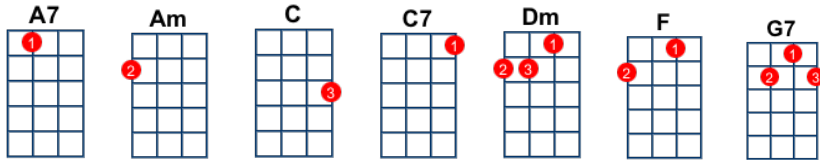

Here Comes Santa Claus key:C - artist: Gene Autry

Intro: [C]x8 [G7]x4 [C]x4

[C] Here comes Santa Claus here comes Santa Claus

[G7] Right down Santa Claus lane **1 2 3**

Vixen and Blitzen and all his reindeer [C] pullin' on the [C7] reins **1 2 3**

[F] Bells are ringin' [C] children [Am] singin'

[Dm] All is [G7] merry and [C] bright [C7] **1 2**

So [F] hang your stockings and [C] say your [A7] prayers

'Cause [Dm] Santa Claus [G7] comes to-[C]night [G7] **1 2 3**

[Dm] Oh what a [G7] beautiful [C] sight [C7] **1 2**

So [F] jump in bed and [C] cover your [A7] head

'Cause [Dm] Santa Claus [G7] comes to[C]night [G7] **1 2 3**

[C] Here comes Santa Claus here comes Santa Claus

[G7] Right down Santa Claus lane **1 2 3**

He doesn't care if you're rich or poor he [C] loves you just the [C7] same **1 2 3**

[F] Santa Claus knows that [C] we're God's [Am] children

[Dm] That makes [G7] everything [C] right [C7] **1 2 3**