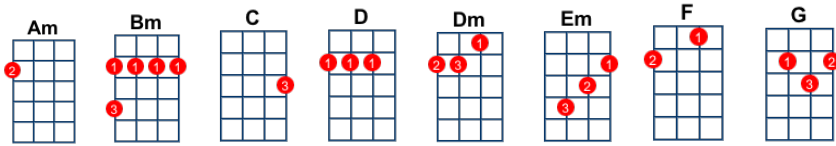

Driving Home For Christmas key: C artist: Chris Rea

[G] [C] [G] [C]

I'm **[G]** driving home for Christmas,
 Oh, I **[C]** can't wait to see those faces,
[G] I'm driving home for Christmas, yeah,
 Well, **[C]** I'm moving down that line.

And **[Bm]** it's **[Em]** been so **[Am]** long,
[D] but I will be **[Bm]** there,
 I sing **[Em]** this song **[Am]** **[D]** to pass the time a **[Bm]** way,
[Em] Driving in my **[Am]** car, **[D]** driving home for **[G]** Christmas.

It's gonna take **[C]** some time, but I'll get there,
[G] Top to toe in tailbacks, oh, I got **[C]** red lights all around,
[G] But soon there'll be a freeway, girl,
 get **[C]** my feet on holy ground.

[G] Top to toe in tailbacks, oh, I got **[C]** red lights all around,
[G] I'm driving home for Christmas, yeah, get **[C]** my feet on holy ground.

So **[Bm]** I sing **[Em]** for you, **[Am]** though **[D]** you can't hear me,
[Bm] when I get **[Em]** through, **[Am]** oh, and **[D]** feel you near me, **[Bm]**
[Em] Driving in my **[Am]** car, **[D]** driving home for **[G]** Christmas.