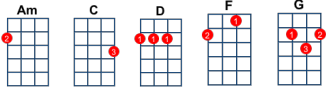

All Around My Hat - key: C - artist: Steeleye Span

Intro - Tacit all the way through

[C] All a-**[G]**round my **[C]** hat, I will **[C]** wear the green **[G]** willow,
And **[C]** all a**[G]**round my **[C]** hat, for a **[C]** twelve-month **[D]** and a **[G]** day.
And if **[G]** anyone should **[C]** ask me the **[F]** reason why I'm **[Am]** wearin' it,
It's **[C]** all **[G]** for my **[C]** true love who's far, **[G]** far a**[C]**way

[F]x1 [G]x1

[C] Fare thee **[G]** well cold **[C]** winter, and fare thee well cold **[G]** frost.
For **[C]** nothing **[G]** have I **[C]** gained, but my own true **[D]** love I've **[G]** lost.
I'll **[G]** sing and I'll be **[C]** merry, when o**[F]**ccasion **[Am]** I do see
He's a **[C]** false de**[G]**luded **[C]** young man let him go **[G]** fare well **[C]** he//