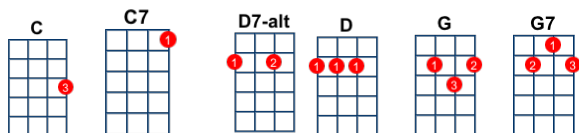

# Midnight Special key:G, artist:Creedence Clearwater Revival

[G] Well you wake up in the mor-[C]nin', you hear the work bell [G] ring  
And they march you to the [D] table to see the same old [G] thing  
Ain't no food upon the [C] table and no pork up in the [G] pan  
But you better not com-[D]plain boy you get in trouble with the [G] man  
[G7]

Let the Midnight [C] Special shine a light on [G] me  
Let the Midnight [D] Special shine a light on [G] me [G7]  
Let the Midnight [C] Special shine a light on [G] me  
Let the Midnight [D] Special [D7] shine an ever lovin' light on [G] me

[G] Yonder come miss [C7] Rosie, how in the world did you [G] know?  
By the way she wears her [D] apron, and the clothes she [G] wore  
Umbrella on her [C7] shoulder, piece of paper in her [G] hand  
She come to see the [D] gov'nor, she wants to free her [G] man [G7]